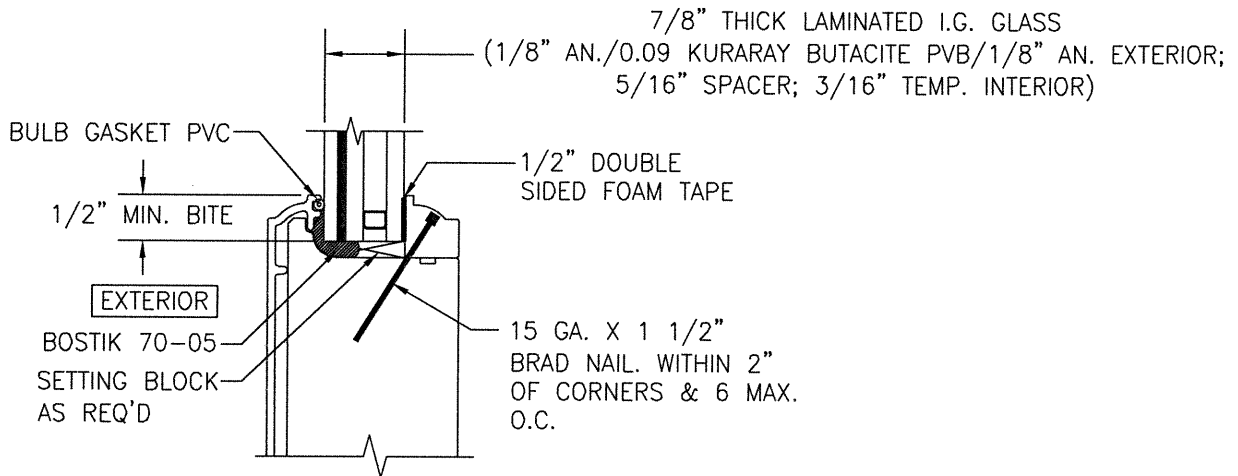

PELLA CORPORATION

102 MAIN STREET  
PELLA, IA 50219  
641-621-1000

PELLA ARCHITECT OUT-SWING IMPACT ALUMINUM CLAD DOOR

GLAZING DETAIL  
(OPTION "A")